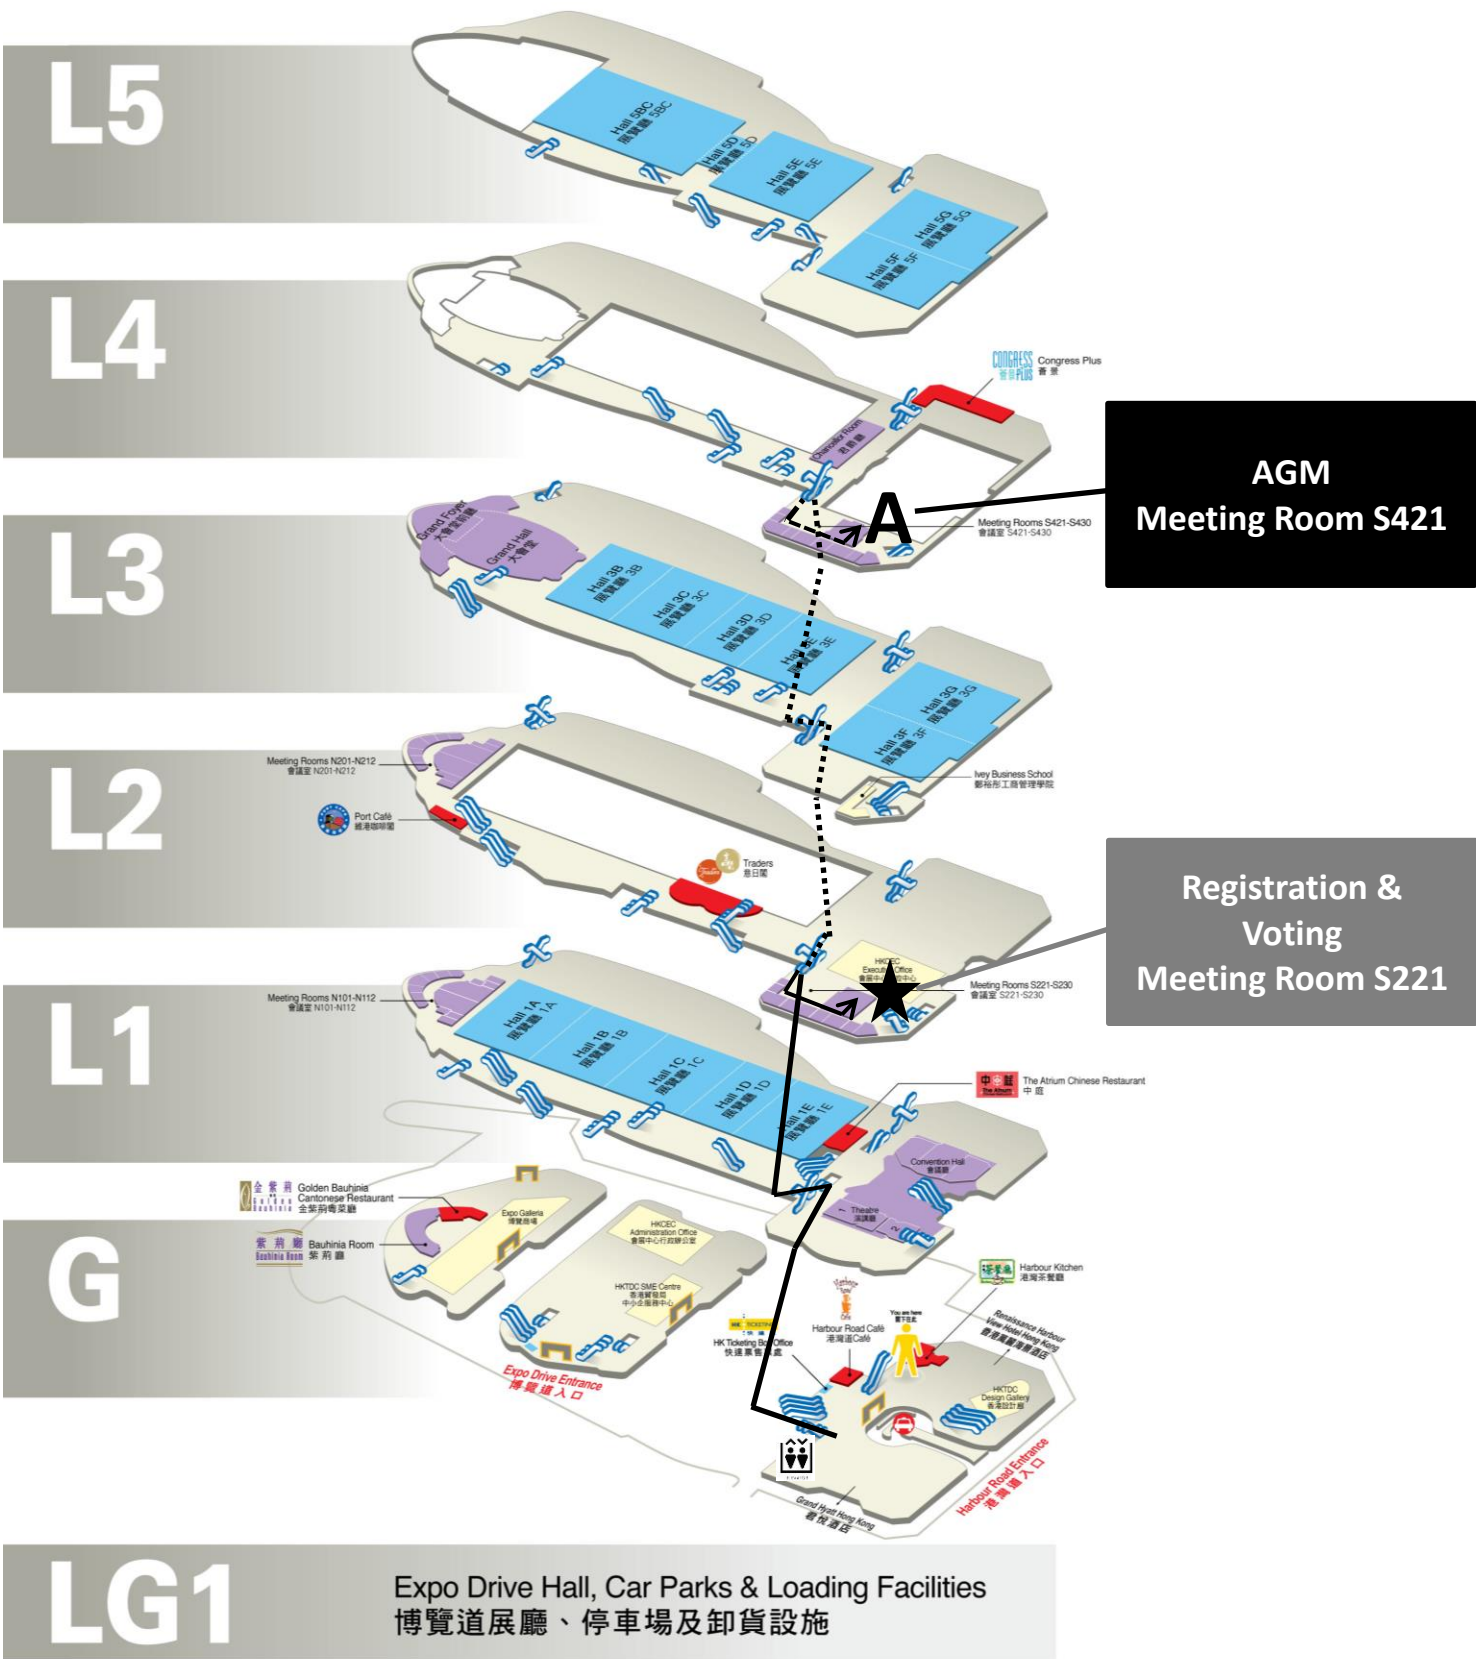

The HKIE 51st AGM
 Room S221, L2 (Registration & Voting) &
 Room S421, L4 (AGM)
 Hong Kong Convention and Exhibition Centre (HKCEC)
 1 Harbour Road, Wanchai, Hong Kong

- 前往會展中心一期
TO HKCEC PHASE 1
- 前往會展中心二期
TO HKCEC PHASE 2

HKCEC Elevation Plan 香港會議展覽中心立視圖

L5

L4

L3

L2

L1

G

LG1

Expo Drive Hall, Car Parks & Loading Facilities
博覽道展廳、停車場及卸貨設施

AGM
Meeting Room S421

Registration &
Voting
Meeting Room S221

★ Venue for Registration & Voting (Meeting Room S221)

A Venue for AGM (Meeting Room S421)